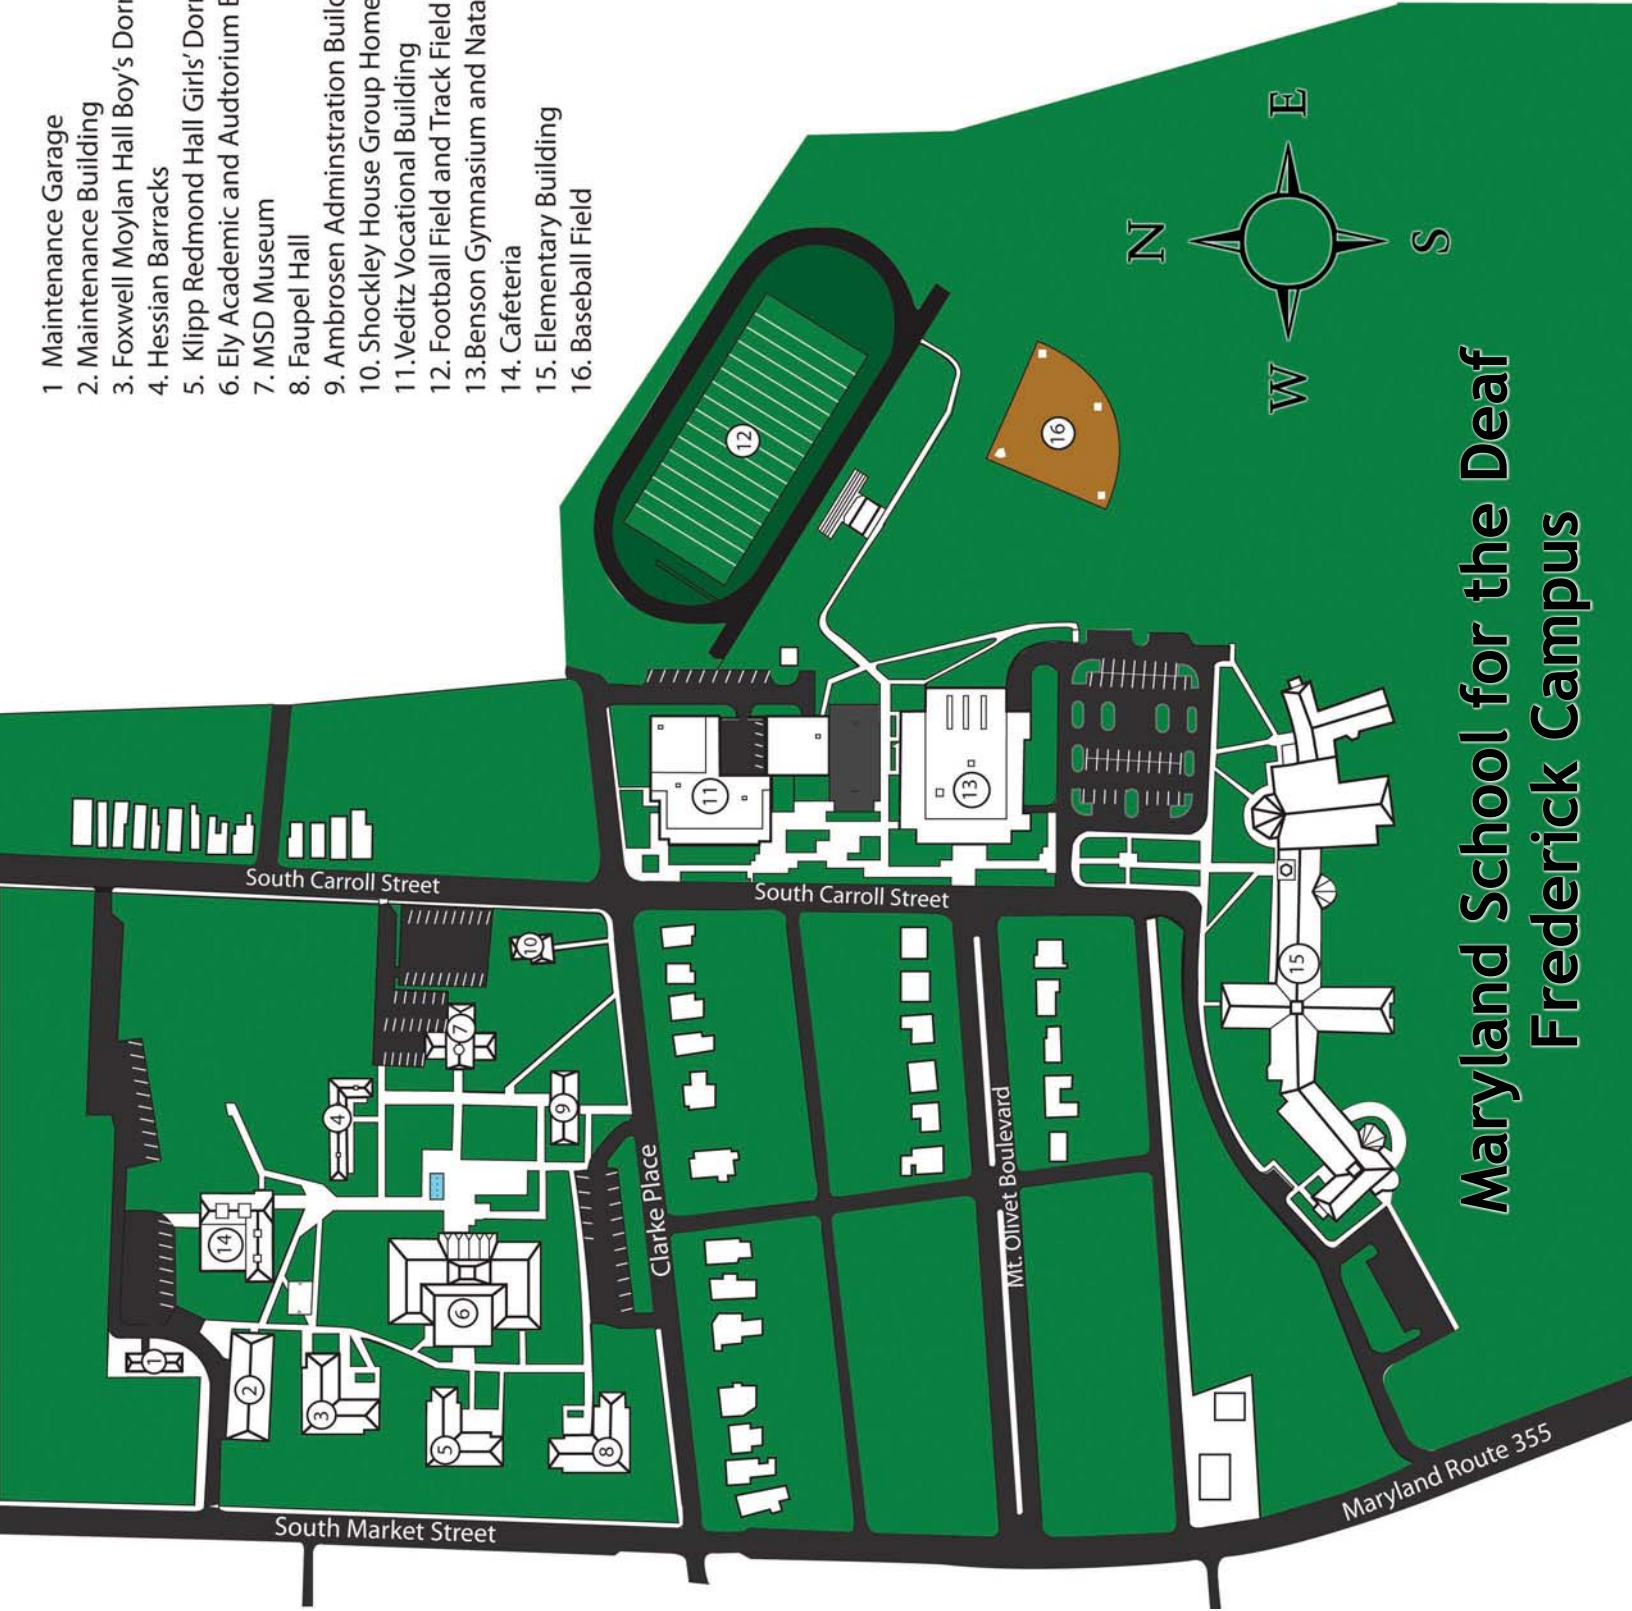

- 1 Maintenance Garage
2. Maintenance Building
3. Foxwell Moylan Hall Boy's Dorm
4. Hessian Barracks
5. Klipp Redmond Hall Girls' Dorm
6. Ely Academic and Auditorium Building
7. MSD Museum
8. Faupel Hall
9. Ambrosen Administration Building
10. Shockley House Group Home
11. Veditz Vocational Building
12. Football Field and Track Field
13. Benson Gymnasium and Natatorium
14. Cafeteria
15. Elementary Building
16. Baseball Field

Maryland School for the Deaf Frederick Campus