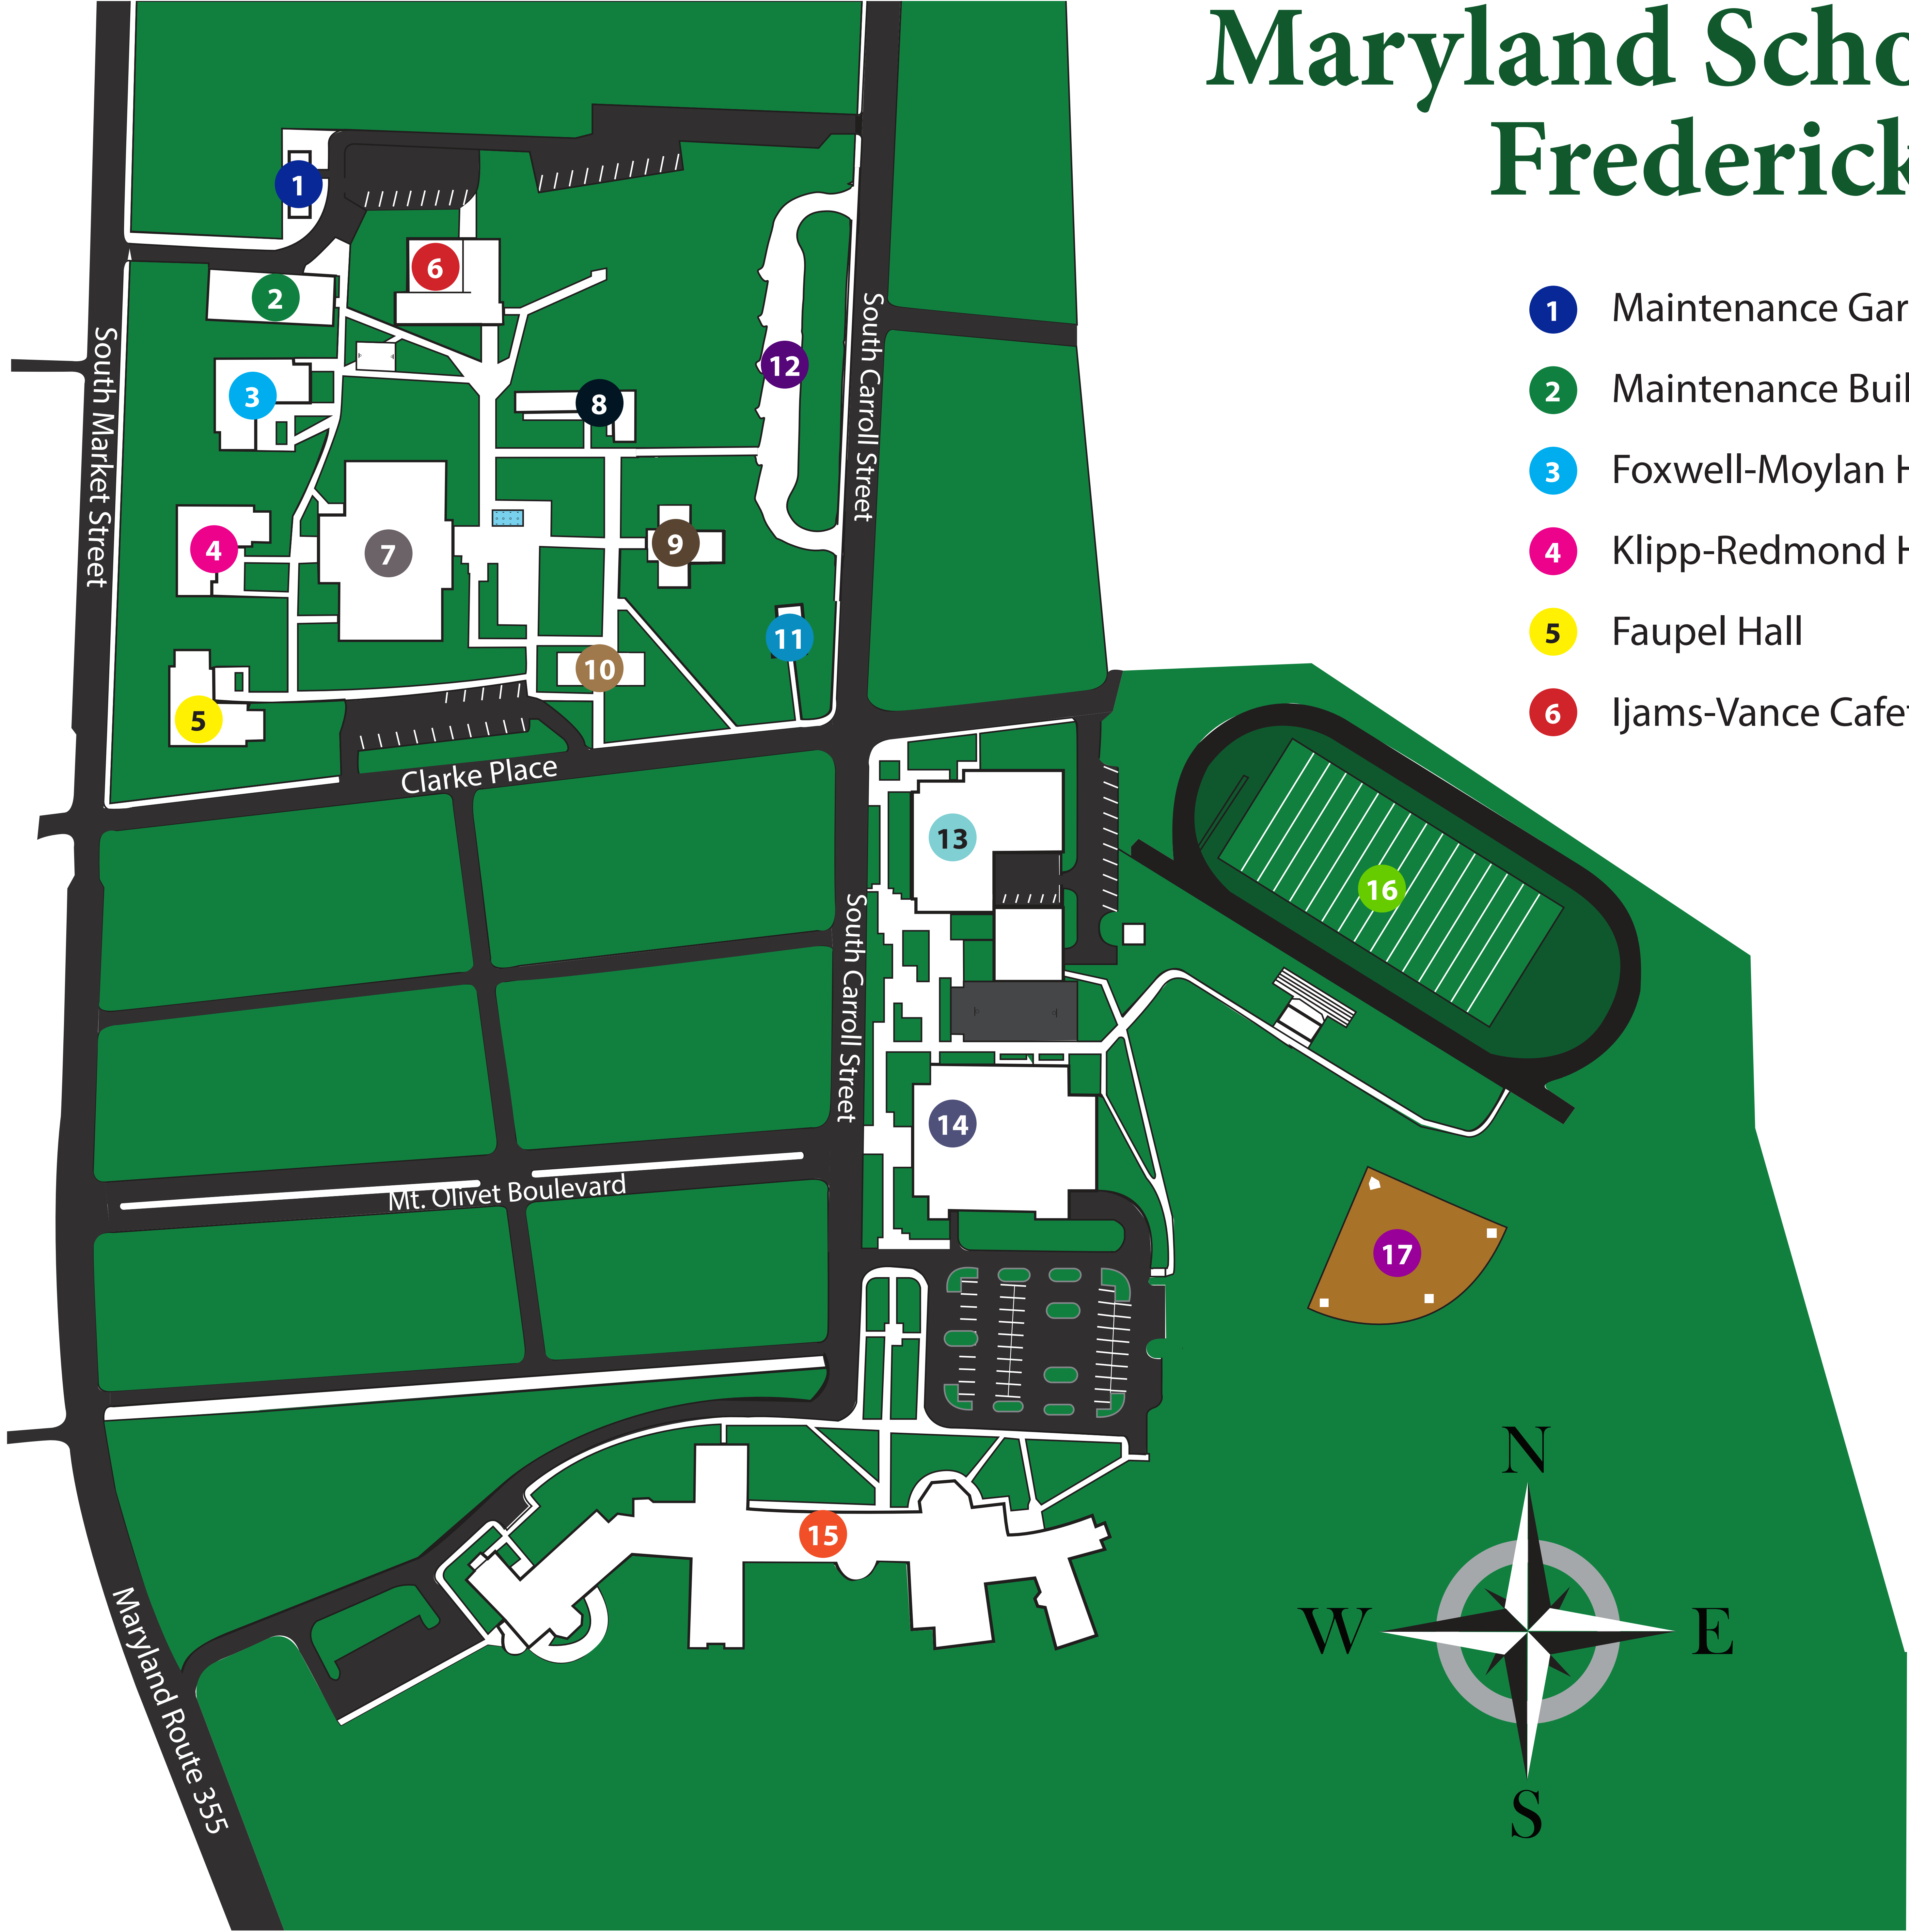

Maryland School for the Deaf Frederick Campus

- 1 Maintenance Garage
- 2 Maintenance Building
- 3 Foxwell-Moylan Hall
- 4 Klipp-Redmond Hall
- 5 Faupel Hall
- 6 Ijams-Vance Cafeteria
- 7 Ely Building-Auditorium
- 8 Frederick Town Barracks
- 9 Bjorlee Museum
- 10 Ambrosen Building
- 11 Shockley House
- 12 Bus Loop
- 13 Veditz Building
- 14 Benson Gymnasium
- 15 Kent-McCanner Building
- 16 Creager Field-Benton Track
- 17 Softball Field